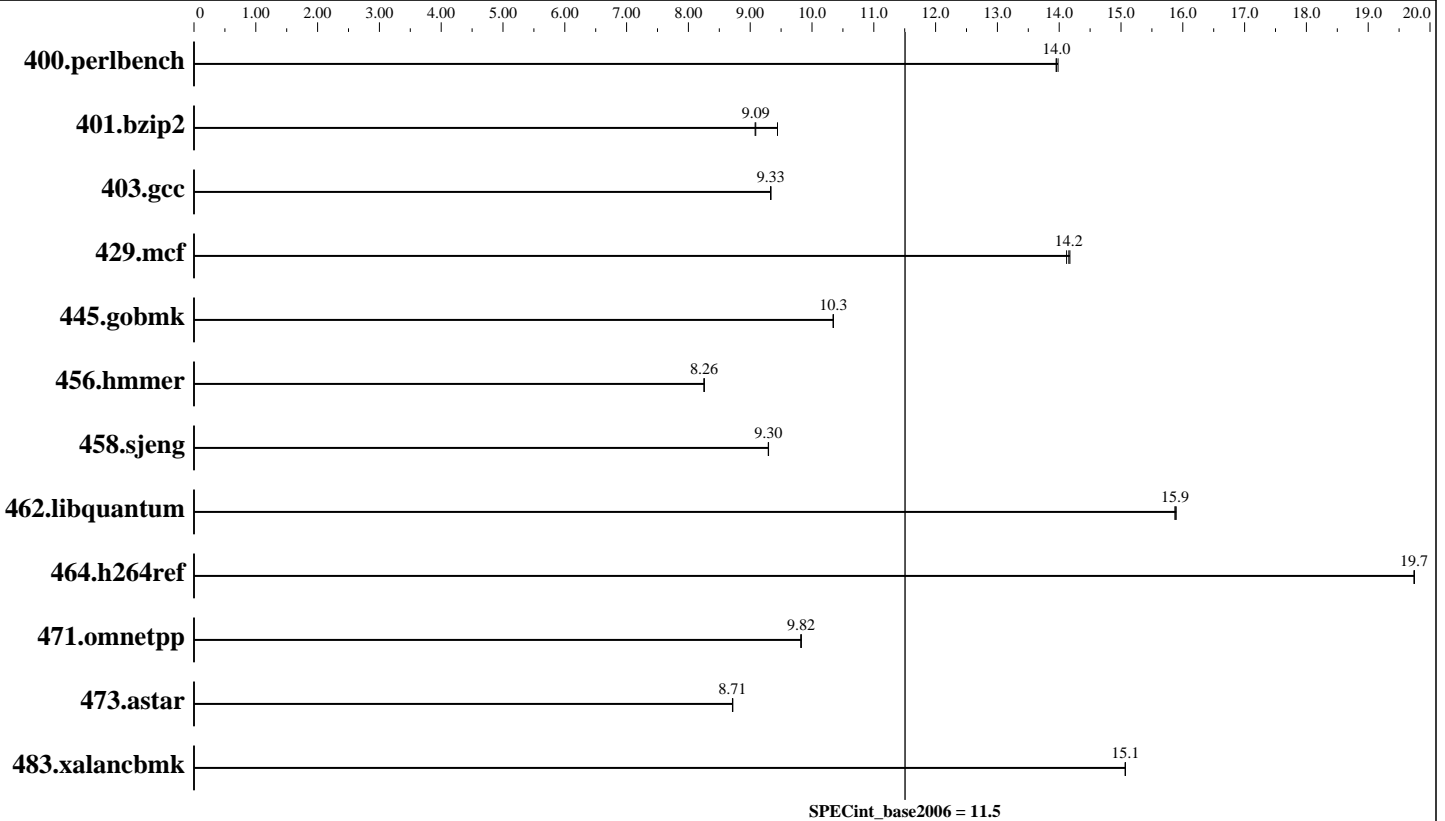

Test sponsor: Dell Inc.

Tested by: Dell Inc.

Test date: Apr-2006

Hardware Availability: Jun-2005

Software Availability: May-2006

Hardware

CPU Name: Intel Pentium 4 670
 CPU Characteristics:
 CPU MHz: 3800
 FPU: Integrated
 CPU(s) enabled: 1 core, 1 chip, 1 core/chip
 CPU(s) orderable: 1 chip
 Primary Cache: 12 K micro-ops I + 16 KB D on chip per chip
 Secondary Cache: 2 MB I+D on chip per chip
 L3 Cache: None
 Other Cache: None
 Memory: 2 GB (4x512 MB 533MHz CL4 DDR2 SDRAM)
 Disk Subsystem: 1 x 80GB SATA 7200 RPM
 Other Hardware: None