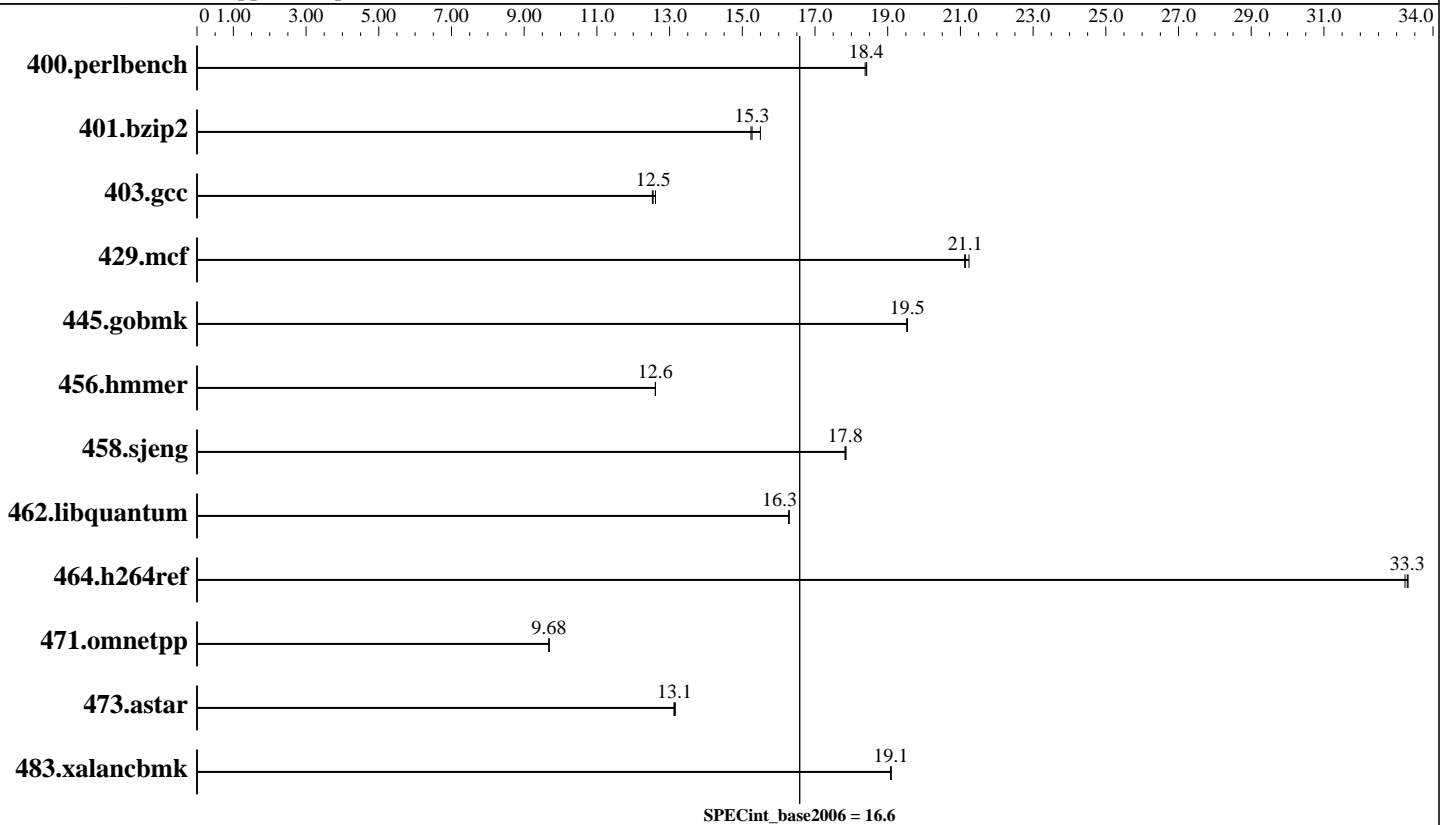

CPU2006 license: 77

Test sponsor: Apple Computer, Inc.

Tested by: Apple Computer, Inc.

Test date: Nov-2006

Hardware Availability: Nov-2006

Software Availability: Nov-2006

Hardware

CPU Name: Intel Xeon 5160
 CPU Characteristics: 1333 MHz FSB
 CPU MHz: 3000
 FPU: Integrated
 CPU(s) enabled: 4 cores, 2 chips, 2 cores/chip
 CPU(s) orderable: 2 cpus
 Primary Cache: 32 KB I + 32 KB D on chip per core
 Secondary Cache: 4 MB I+D on chip per chip
 L3 Cache: None
 Other Cache: None
 Memory: 4 GB (4x1GB, DDR2 FB-DIMM 667 MHz)
 Disk Subsystem: 80GB SATA
 Other Hardware: None