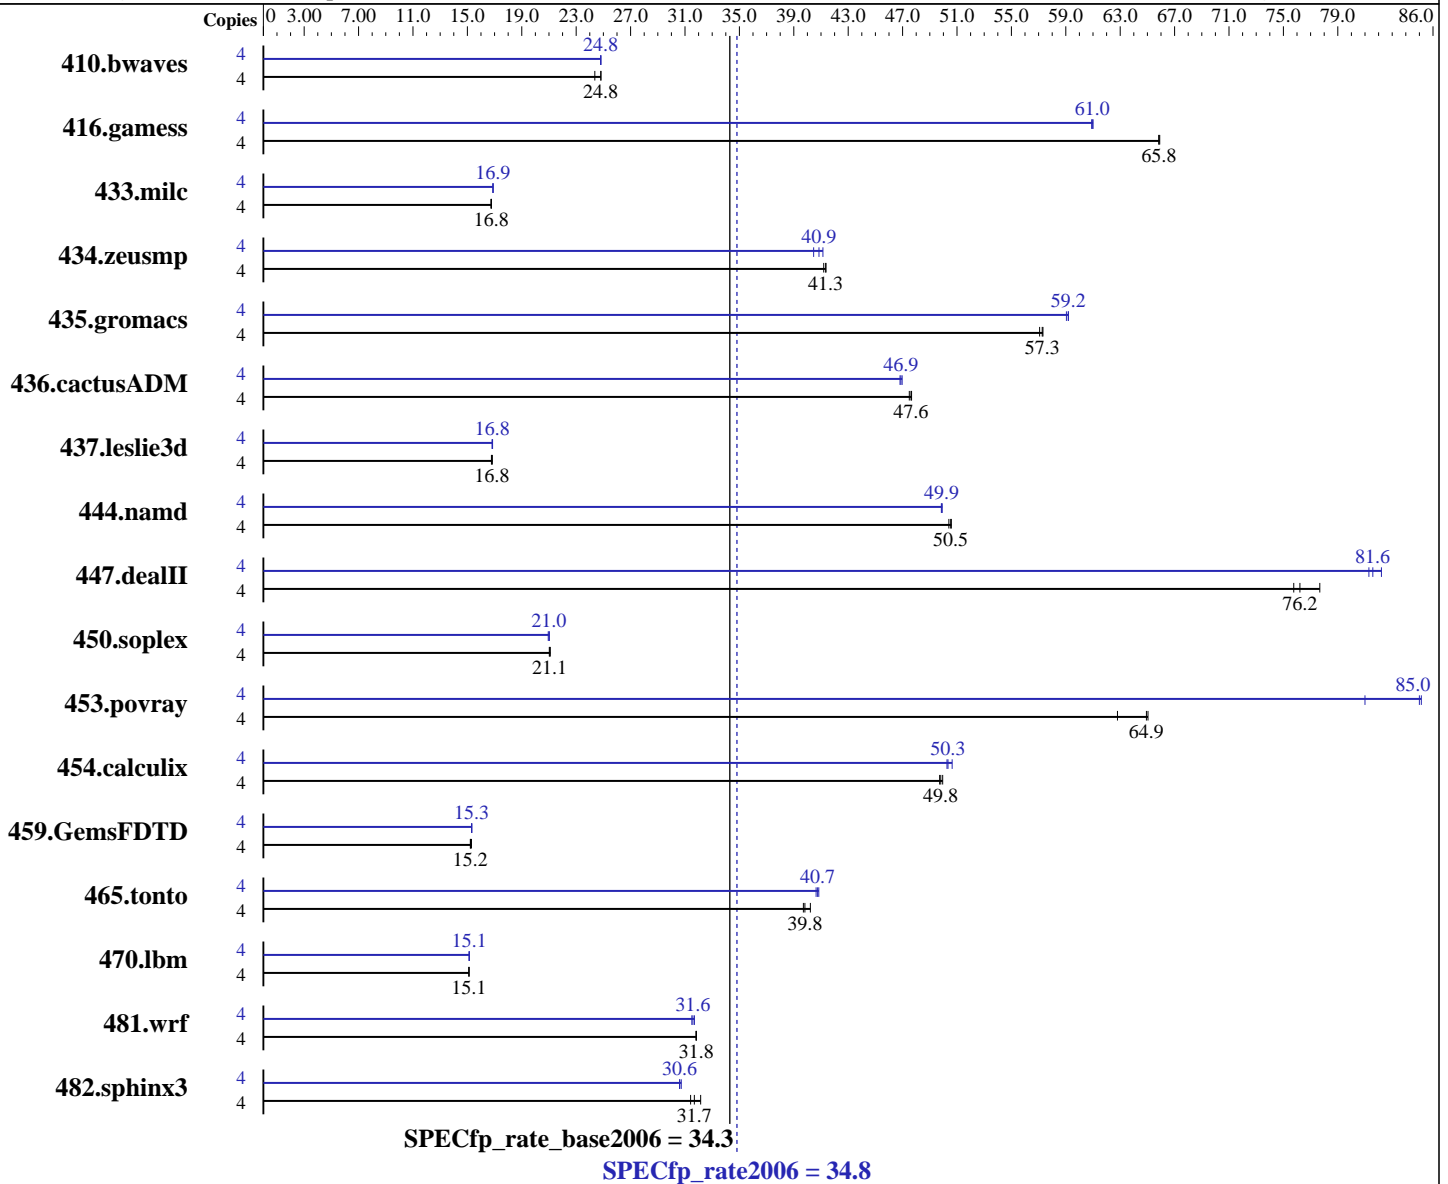

Test sponsor: Acer Incorporated

Tested by: Acer Incorporated

Test date: Feb-2007

Hardware Availability: Jan-2006

Software Availability: Nov-2006

Hardware

CPU Name: Intel Xeon X3220
 CPU Characteristics: 1066MHz system bus
 CPU MHz: 2400
 FPU: Integrated
 CPU(s) enabled: 4 cores, 1 chip, 4 cores/chip
 CPU(s) orderable: 1 chip
 Primary Cache: 32 KB I + 32 KB D on chip per core
 Secondary Cache: 8 MB I+D on chip per chip, 4 MB shared / 2 cores