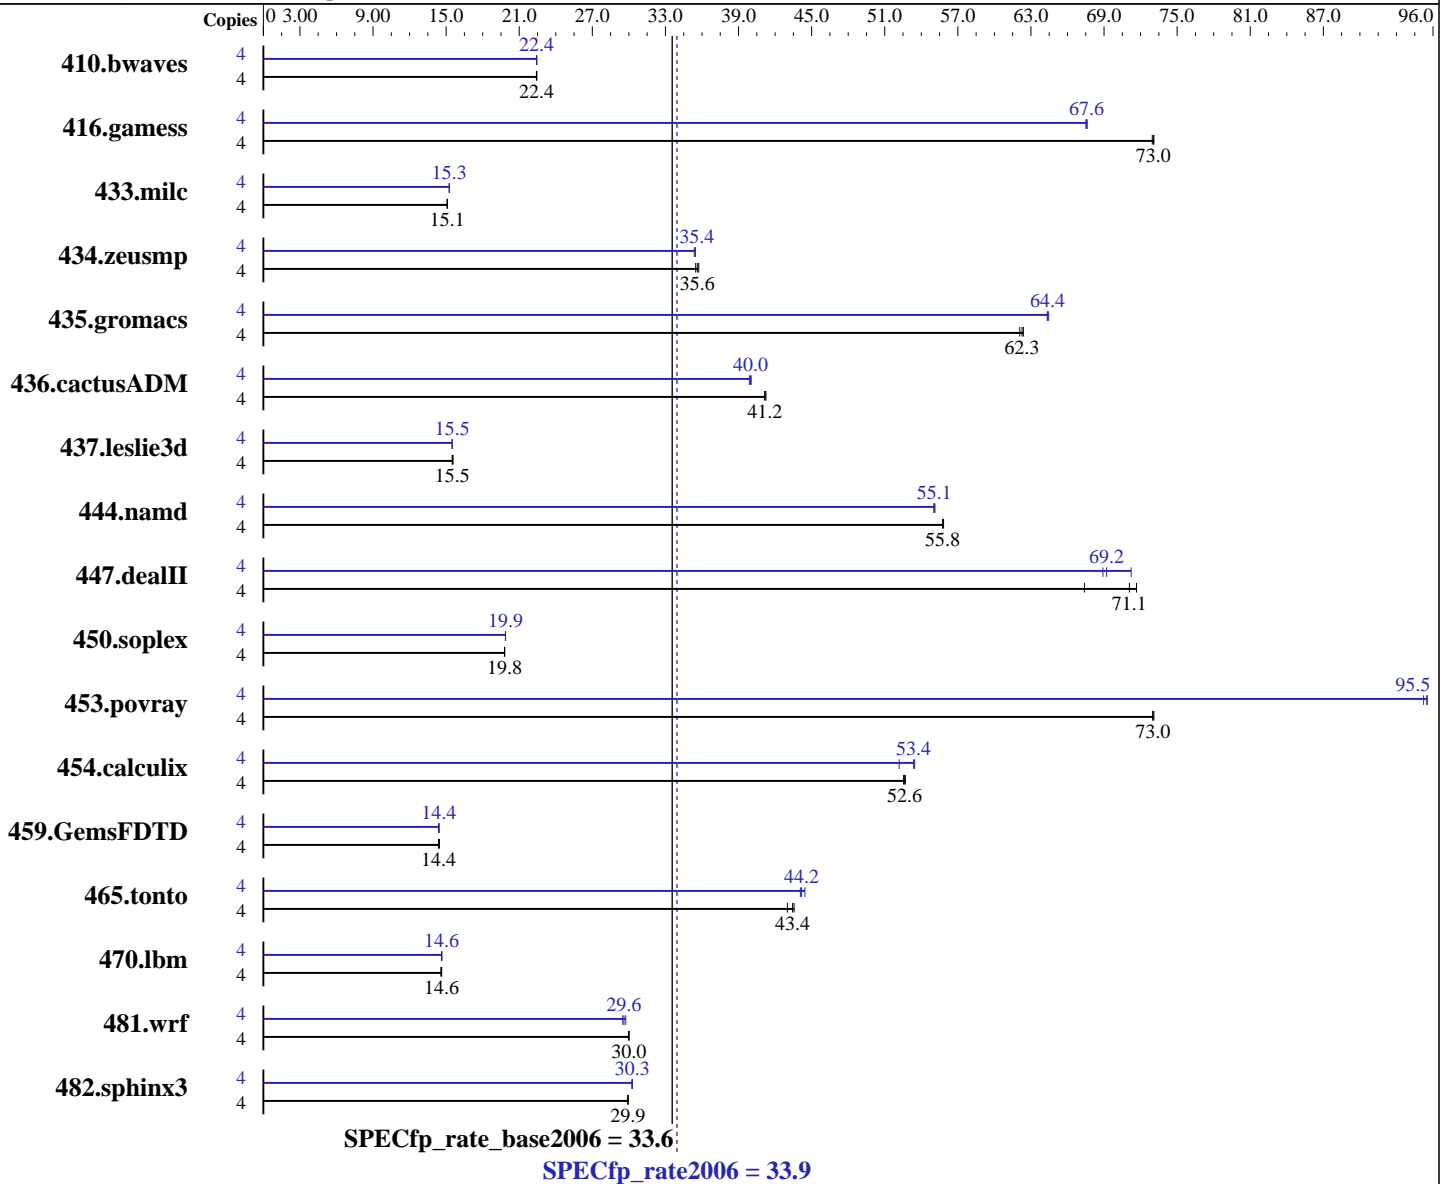

Test sponsor: Acer Incorporated

Tested by: Acer Incorporated

Test date: Feb-2007

Hardware Availability: Nov-2006

Software Availability: Nov-2006

Hardware

CPU Name: Intel Xeon X5355
 CPU Characteristics: 1333MHz system bus
 CPU MHz: 2666
 FPU: Integrated
 CPU(s) enabled: 4 cores, 1 chip, 4 cores/chip
 CPU(s) orderable: 1,2 chips
 Primary Cache: 32 KB I + 32 KB D on chip per core
 Secondary Cache: 8 MB I+D on chip per chip, 4 MB shared / 2 cores