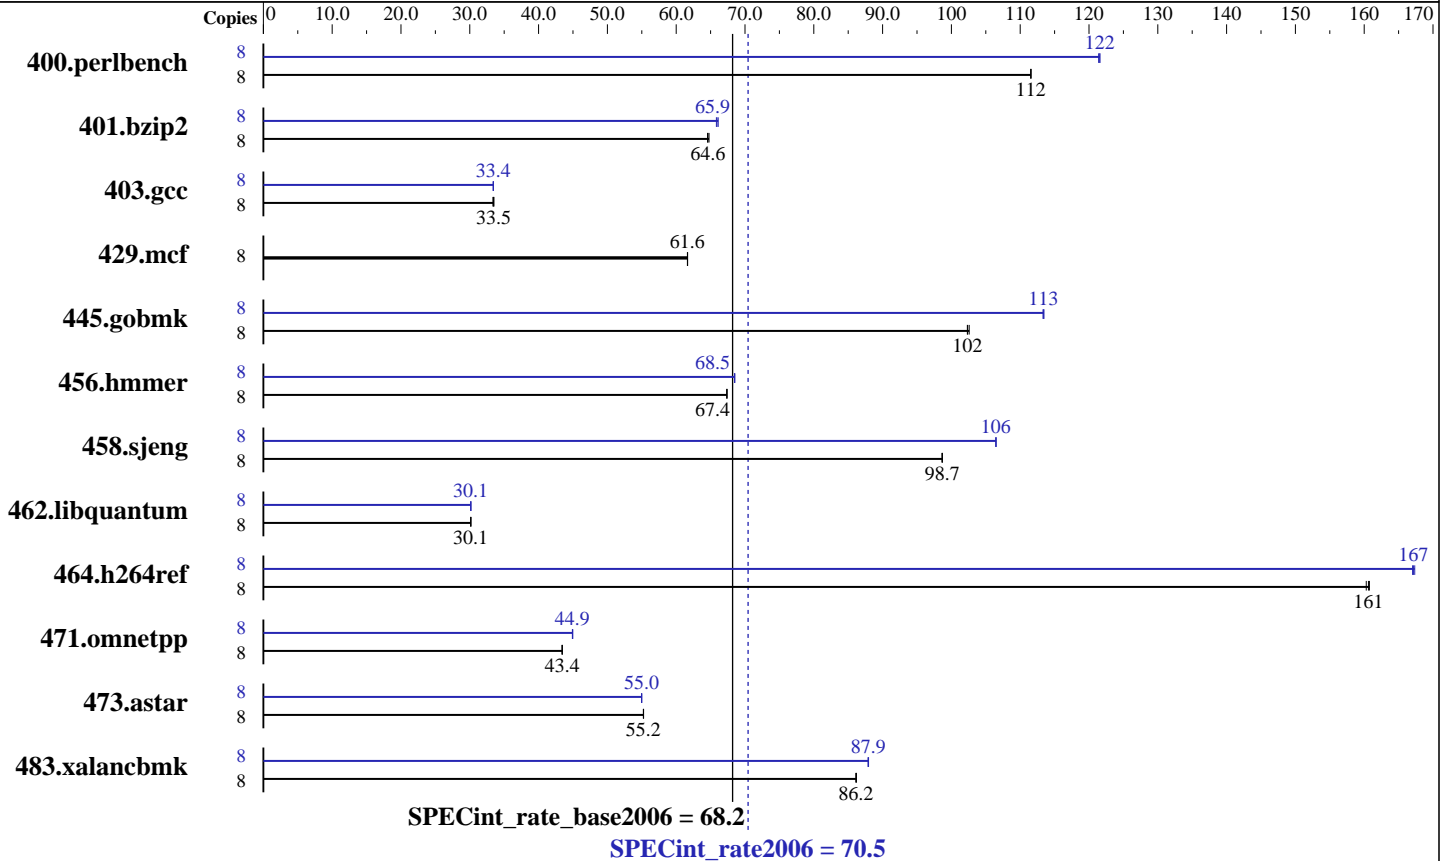

#### Hardware

CPU Name: Intel Xeon E5335  
 CPU Characteristics: E5335  
 CPU MHz: 2000  
 FPU: Integrated  
 CPU(s) enabled: 8 cores, 2 chips, 4 cores/chip  
 CPU(s) orderable: 1,2 chips  
 Primary Cache: 32 KB I + 32 KB D on chip per core  
 Secondary Cache: 8 MB I+D on chip per chip, 4 MB shared / 2 cores  
 L3 Cache: None  
 Other Cache: None  
 Memory: 16 GB (8x2 GB DDR2 5300F, 2 rank, CL5-5-5, ECC)  
 Disk Subsystem: SATA II 7200 rpm  
 Other Hardware: None