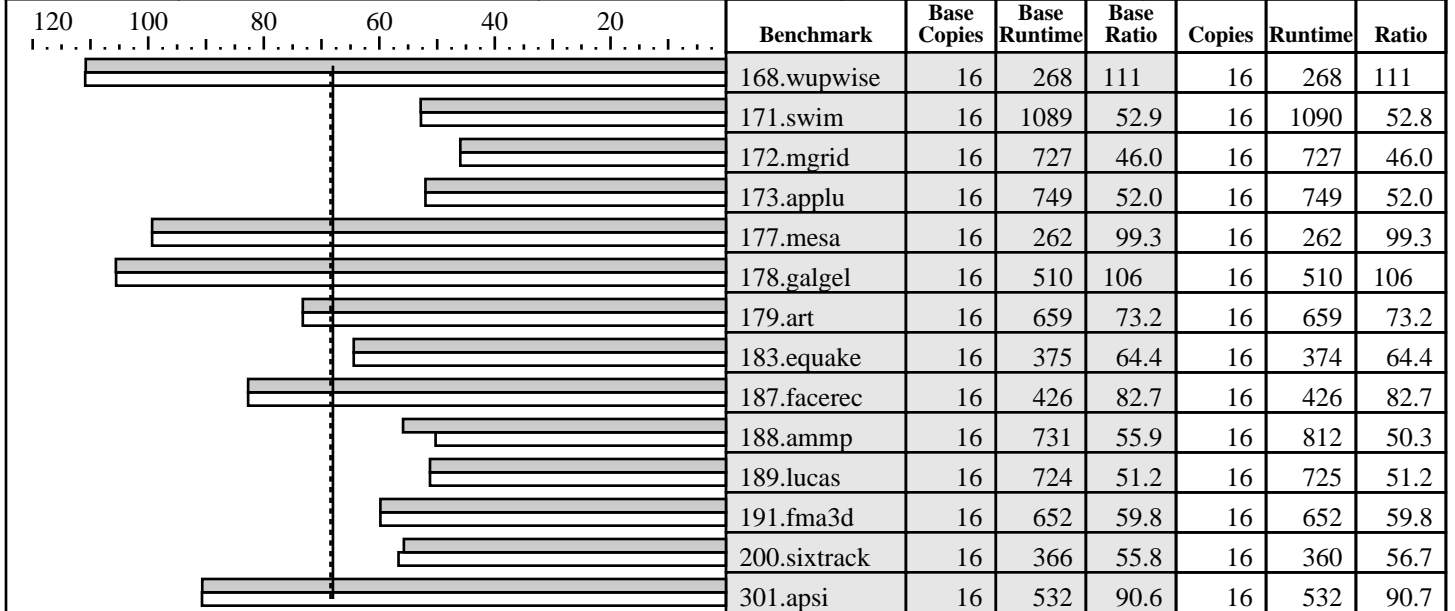

SPEC license #: 97 | Tested by: Acer Incorporated | Test date: Aug-2006 | Hardware Avail: Aug-2006 | Software Avail: Mar-2006

Hardware

CPU: Intel Xeon Processor 7110M (2.6 GHz, 4MB L3, 800MHz system bus)
 CPU MHz: 2600
 FPU: Integrated
 CPU(s) enabled: 8 cores, 4 chips, 2 cores/chip (Hyper-Threading Technology enabled)
 CPU(s) orderable: 1,2,3,4
 Parallel: No
 Primary Cache: 12K(I) micro-ops + 16KB(D) on chip, per core
 Secondary Cache: 1024KB(I+D) on chip, per core
 L3 Cache: 4MB on chip, per chip
 Other Cache: N/A
 Memory: 16 x 1024MB ECC DDR2-400 SDRAM
 Disk Subsystem: 1 x 73GB 10000RPM SAS HDD
 Other Hardware: