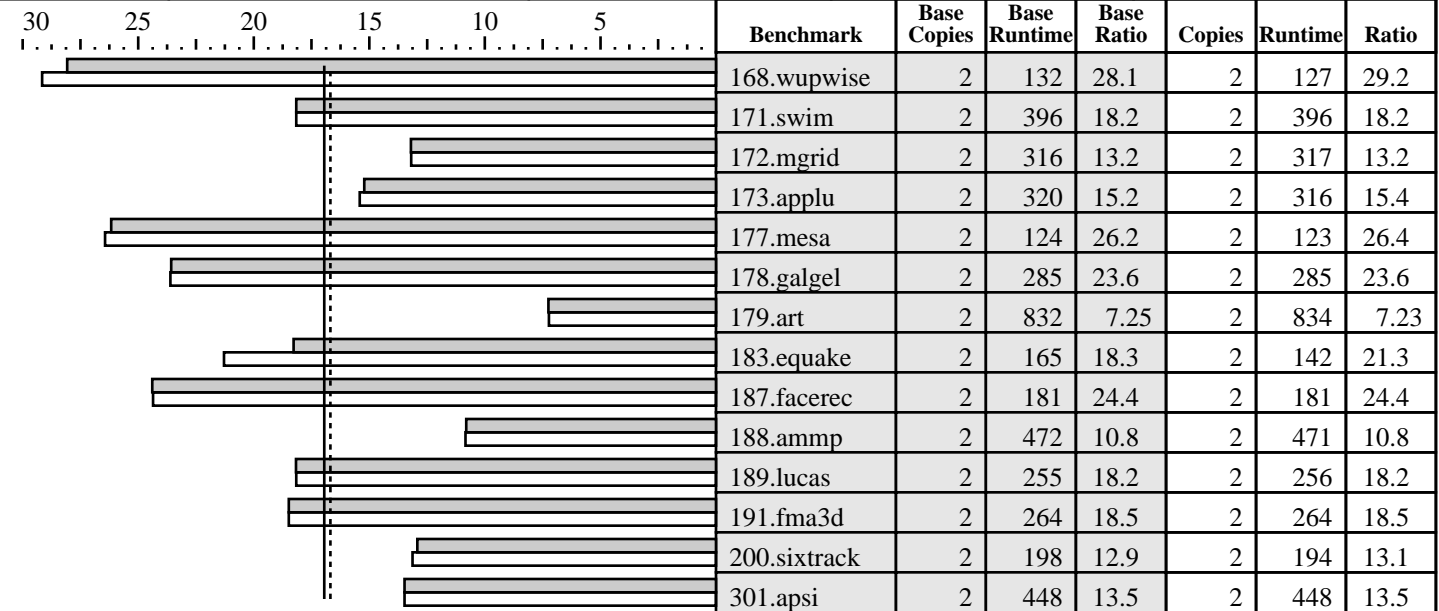

CFP2000 Result

Copyright ©1999-2004, Standard Performance Evaluation Corporation

Dell
PowerEdge 2650 (3.06 GHz Xeon)

SPECfp_rate2000 = 17.0
SPECfp_rate_base2000 = 16.7

SPEC license #: 55 | Tested by: Dell, Round Rock, TX | Test date: Mar-2003 | Hardware Avail: Jun-2003 | Software Avail: Jun-2002