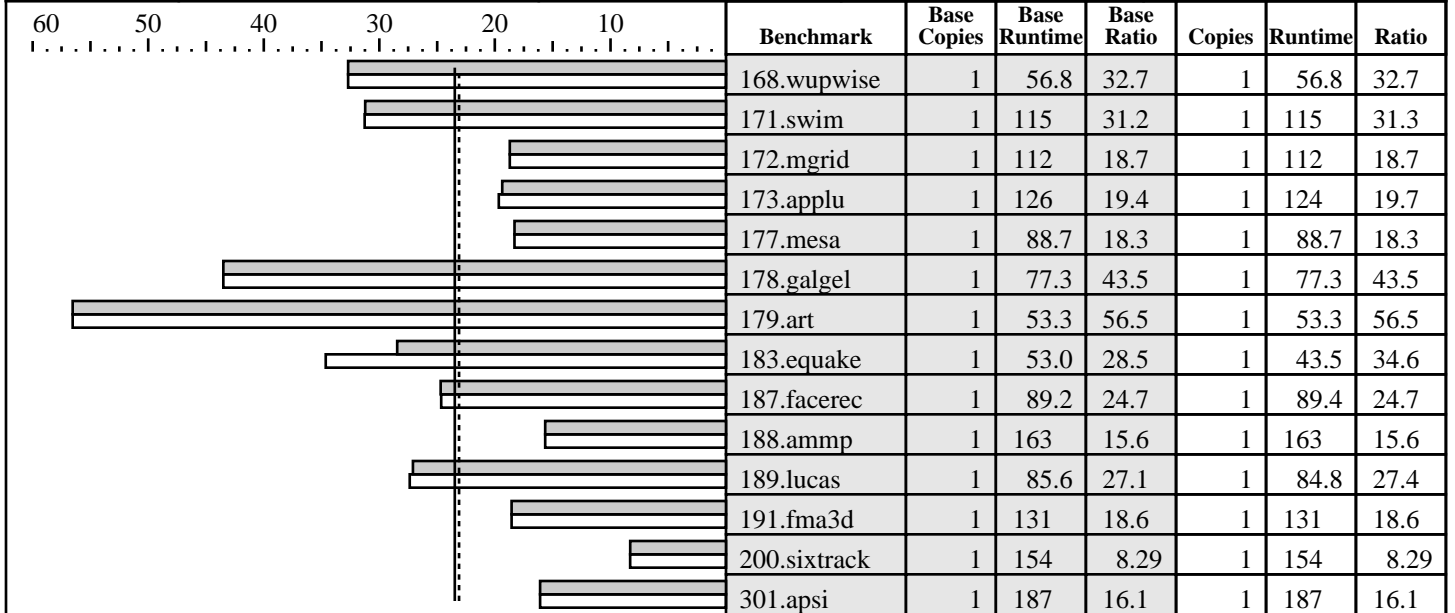

SPEC license #: 11 | Tested by: IBM Corporation | Test date: Aug-2005 | Hardware Avail: Sep-2005 | Software Avail: Jun-2005

Hardware

CPU: Intel Pentium 4 660 (800 MHz system bus)
 CPU MHz: 3600
 FPU: Integrated
 CPU(s) enabled: 1 core, 1 chip, 1 core/chip (Hyper-Threading Technology disabled)
 CPU(s) orderable: 1
 Parallel: No
 Primary Cache: 12K(I) micro-ops + 16KB(D) on chip
 Secondary Cache: 2048KB(I+D) on chip
 L3 Cache: N/A
 Other Cache: N/A
 Memory: 4 x 1024 MB ECC PC2-3200 Single Rank
 Disk Subsystem: 75GB SATA 7.2K RPM
 Other Hardware: